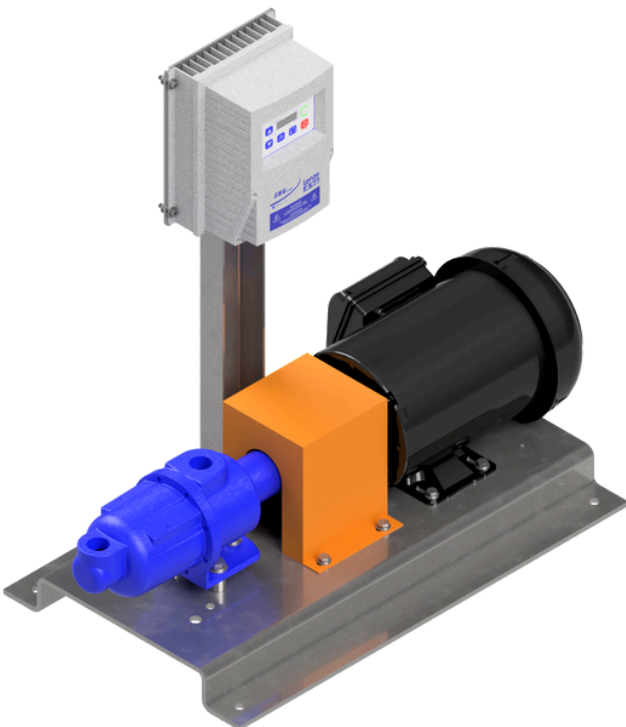

SHIPS TO YOU WITHIN 2 BUSINESS DAYS!
AFTER PURCHASE ORDER IS PLACED

MOYNO 500 QUICK SHIP PUMPS

MOYNO MODELS AVAILABLE:

MODEL 33201 - \$3,255 Max Flow: 4.5 GPM
Max Discharge Pressure: 100 PSIG at 2.2 GPM

MODEL 33301 - \$3,255 Max Flow: 9 GPM
Max Discharge Pressure 50 PSIG at 4.4 GPM

MODEL 34401 - \$3,255 Max Flow: 14.5 GPM
Max Discharge Pressure 40 PSIG at 10.4 GPM

MODEL 35601 - \$3,995 Max Flow: 23.5 GPM
Max Discharge Pressure 50 PSIG at 19.5 GPM

MODEL 36701 - \$3,995 Max Flow: 53 GPM
Max Discharge Pressure 50 PSIG at 25 GPM